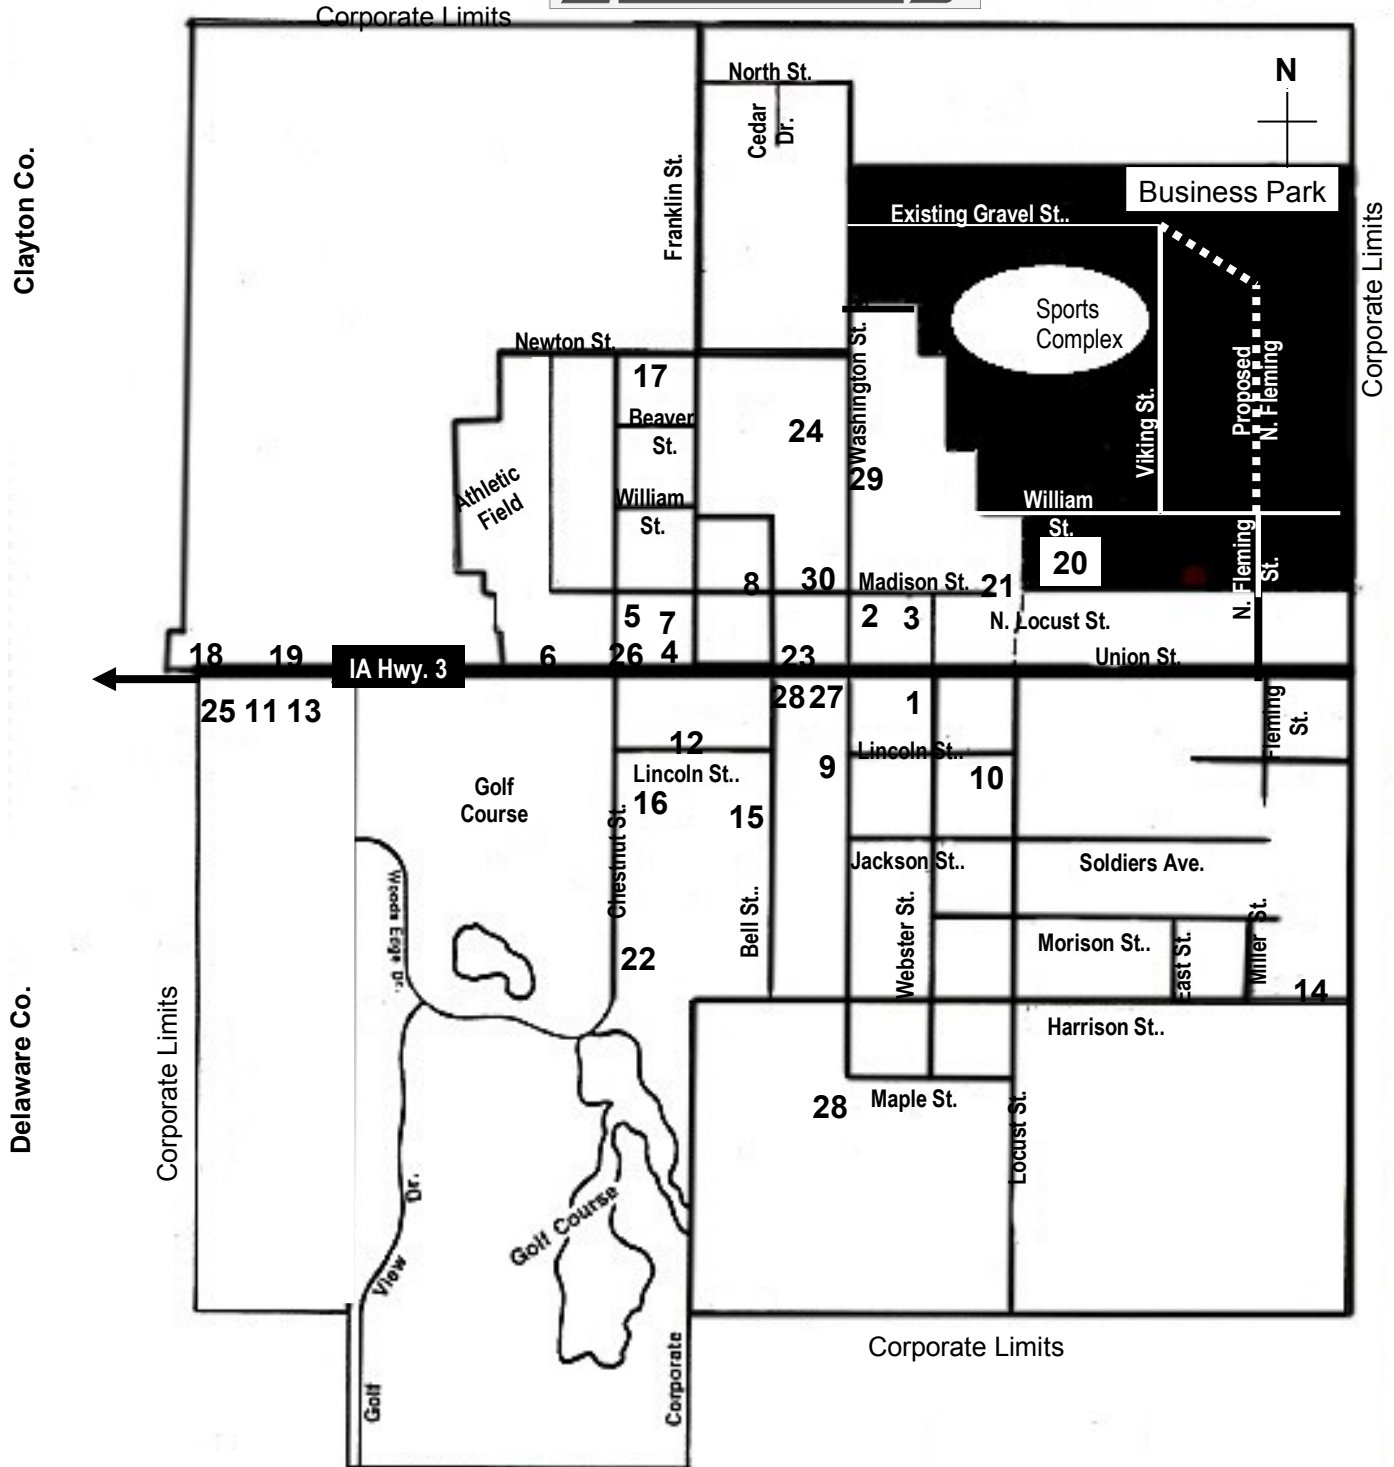

# Critical Facilities Map for Edgewood, IA

## Legend

- |                                    |                                    |                                   |
|------------------------------------|------------------------------------|-----------------------------------|
| 1. Community Savings Bank          | 12. Kinderwood Child Care Center   | 22. G&G Living Center Duplex      |
| 2. Iowa Telecom                    | 13. Edgewood Clinic                | 23. Edgewood Ambulance            |
| 3. Edgewood Fire Station           | 14. Yankee Settlement              | 24. Edgewood Livestock Commission |
| 4. Water Tower                     | 15. Edgewood Convalescent Home     | 25. Crop Production Specialist    |
| 5. Pump House                      | 16. Lincolnwood Assisted Living    | 26. City Hall                     |
| 6. Ed-Co Jr. / Sr. High School     | 17. 3 Rivers FS                    | 27. Family Medical Associates     |
| 7. Natural Gas Pipeline            | 18. Edgewood Locker                | 28. Kendrick Forest Products      |
| 8. Trinity United Methodist Church | 19. Polo Custom Products           | 29. Spahn and Rose Lumber Yard    |
| 9. Edgewood Bible Church           | 20. Commercial Vehicle Group (CVG) | 30. Karl's Grocery Store          |
| 10. St. Mark's Catholic Church     | 21. G&G Living Center Duplex       |                                   |
| 11. Edgewood Feed Mill             |                                    |                                   |